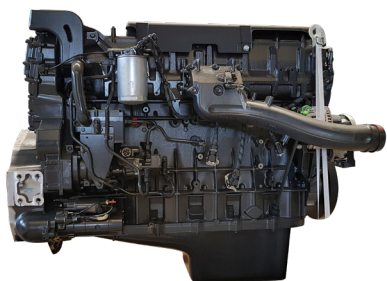

MOTORI COMPLETI

Complete Engines

MEC 77861

F3BE3681D - TRAKKER

OE IVECO 504205143

MEC 77862

F3BE3681A/B/C - STRALIS/TRAKKER

OE IVECO 504205110

PICTURE COMING SOON

MEC 77865

F3BFE611B - MAGIRUS