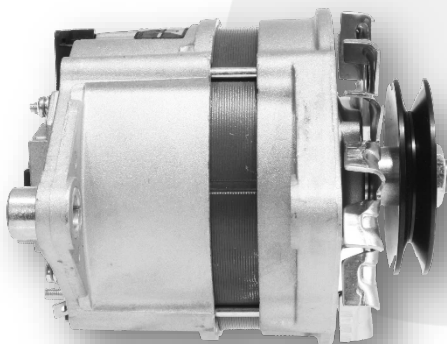

MEC 432024

Fixed pulley 1 rib | 70 mm

45A 14 V

OE 8029593, 4711700, 4721587, 77515410, 42498239, 4808497
Appl. FIAT
Ducato
IVECO
Daily
Engine 2.4 D, 2.5 D, 2.5 TD

* Scopri le versioni Mec-Diesel digitando il codice con la "M" finale * For the Mec-Diesel version add "M" to the part number *