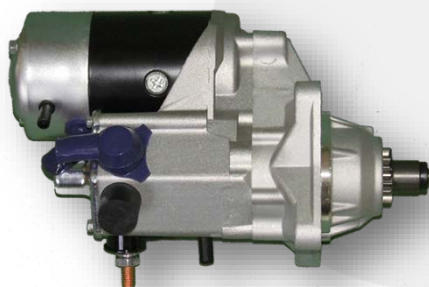

4.5 kW 24 V

OE 2995138, 99432760

Appl. IVECO
EuroTech MH, EuroTrakker, Stralis, Trakker

Engine Cursor 8, Cursor 10, Cursor 13

MEC 332001

* Scopri le versioni Mec-Diesel digitando il codice con la "M" finale * For the Mec-Diesel version add "M" to the part number *