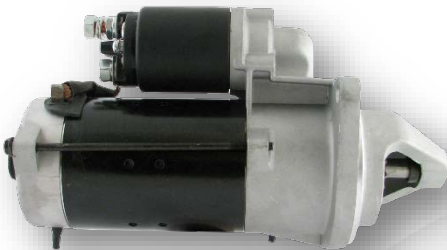

MEC 332004

9 T

30/50

4 kW

24 V

OE 500325137, 0 001 231 011, 0 986 019 010

Appl. IVECO
EuroCargo I-III, M, P/PA, Zeta

Engine 8060, 8340