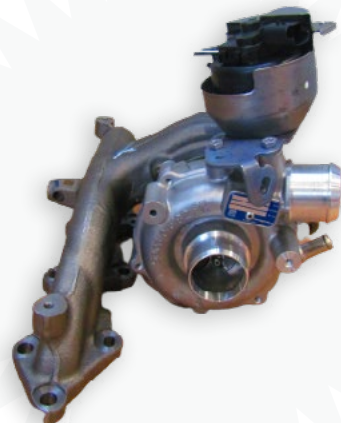

APPLICATION

JUMPER/BOXER 2.0/2.2 HDI 16V
DW10 / AH01-AH03 / DW12

DETAILS

OE COD. 9841634380/9812386080