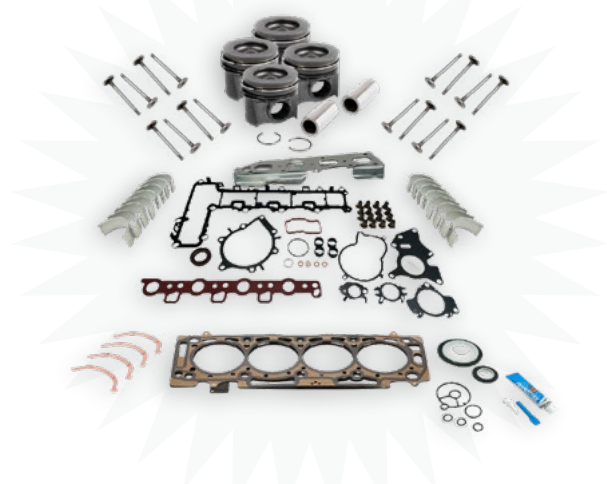

787805

787805

kit rettifica motore
engine overhauling kit

Mec-Diesel **PRODUCT**
Mec-Diesel **BOX**

APPLICATION JUMPER/BOXER 2.0 HDI 16V
DW10 / AH01-AH03

DETAILS alesaggio - bore $\varnothing$ 85mm
con valvole - with valves