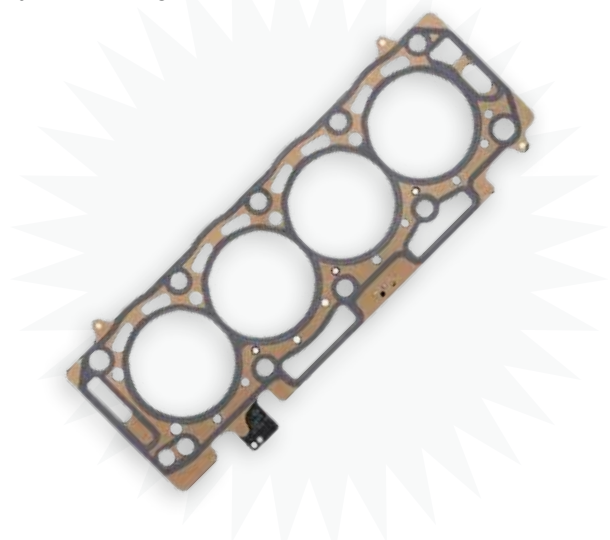

91023

1675873680

*motore semicompleto
long block*

OE Quality **PRODUCT**
Mec-Diesel **BOX**

APPLICATION

JUMPER/BOXER 2.2 HDI 16V
DW12

DETAILS

*coppa olio in lamiera - oil sump made of metal
con distribuzione - with timing*

DETAILS

*spessore - thickness 1,25mm
numero fori - holes 1*

879251

228522

*guarnizione testata
cylinder head gasket*

Elring **PRODUCT**
Elring **BOX**

APPLICATION

JUMPER/BOXER 2.0/2.2 HDI 16V - DW10 / AH01-
AH03 / DW12